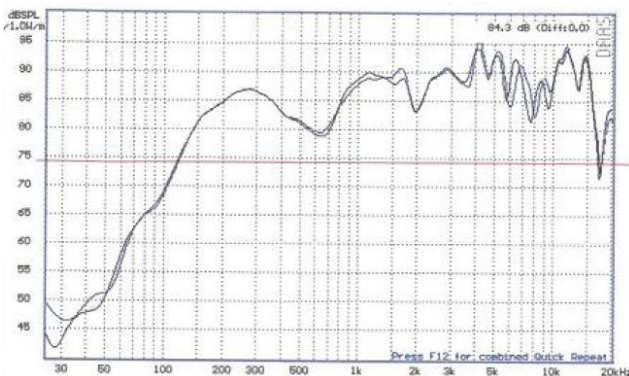

Premier Acoustic Product Datasheet

Model: PP20/2T

Description

High power, ABS bi-directional sound projector with wide dynamic response.

UL94VO self extinguishing cabinet.

IP56 rated – suitable for use outdoors.

Supplied with 'U' shaped mounting bracket.

Specification

Power Handling	20 watts
Rated Input	100 volt
Transformer Tappings	20, 10, 5, 2.5 watts
SPL (1w/1m)	86dB
Max SPL (rated/1m)	99dB
Frequency Response	120Hz – 20kHz
Dimensions (diameter x length)	150mm x 203mm
IP Rating	IP56
Material	ABS plastic with UV resistance
Weight (inc. packaging)	2.6kg
Colour	White RAL 9016

Frequency Response

Polar Plot