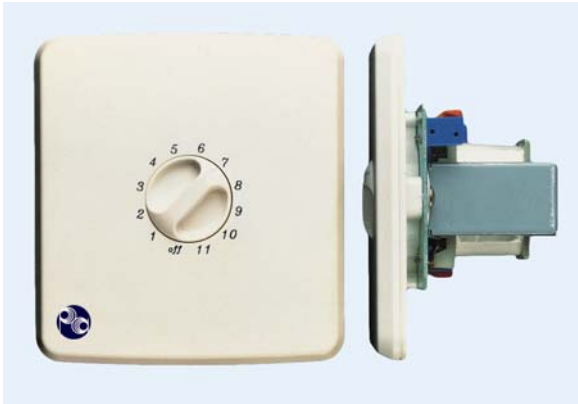

# Premier Acoustic Product Datasheet

**Model: ATT100P**

## Description

100 volt line, wall mounted volume control with restoration relay for emergency paging.

12 step switch including 'off' position.

Supplied complete with surface mounting back box.

## Specification

Power Rating	100 watts
Line Voltage	100 volt
Switch positions	11 + off
Attuation per step	3dB*
Total attenuation	36dB
Insertion loss	less than 0.5dB
Relay specification	coil 24v dc 22mA, contact rating 10A
Dimensions (height x width x depth)	124 x 116 x 59.6
Face plate material	UL94VO self extinguishing ABS plastic
Weight (inc. packaging)	0.9kg
Colour	white