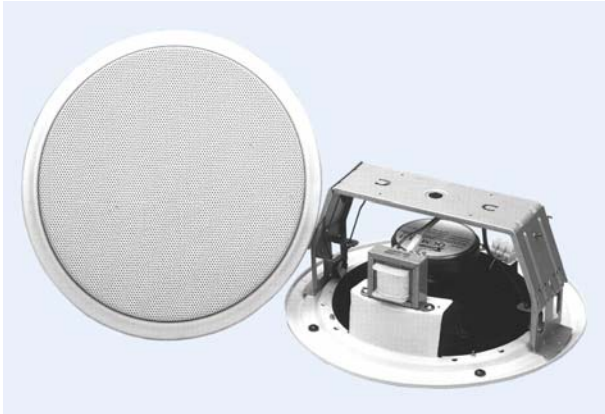

Premier Acoustic Product Datasheet

Model: FM8/T Hi-Fi

Description

8" twin cone, high performance, 10 watt flush mount ceiling speaker with exceptional bass response. Innovative fitting system for fast and simple installation.

Built in ceiling tile cut-out marker

Also available as a voice evacuation speaker (FM8/FVTA HiFi).

Specification

Power Handling	10 watts
Rated Input	100 volt
Transformer Tappings	10, 5, 2.5 watts
SPL (1w/1m)	92dB
Max SPL (rated/1m)	102dB
Frequency Response	70Hz – 20kHz
Dimensions (diameter x depth)	270mm x 127mm
Cutout Size (diameter)	230mm
Material	steel
Weight (inc. packaging)	1.9kg
Dispersion 1kHz/4kHz	120° / 90°
Colour	White RAL 9003