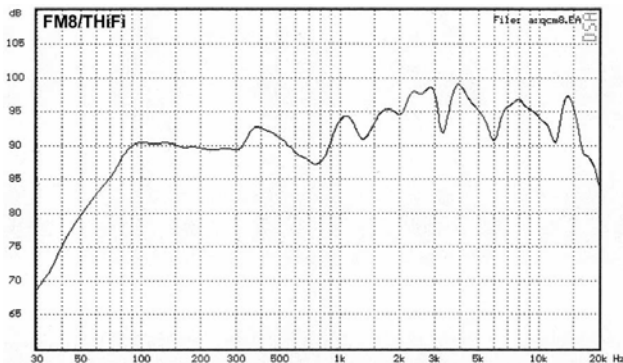

Premier Acoustic Product Datasheet

Model: FM8/T Hi-Fi

Description

8" twin cone, high performance, 10 watt flush mount ceiling speaker with exceptional bass response. Innovative fitting system for fast and simple installation.

Built in ceiling tile cut-out marker

Also available as a voice evacuation speaker (FM8/FVTA HiFi).

Specification

Power Handling	10 watts
Rated Input	100 volt
Transformer Tappings	10, 5, 2.5 watts
SPL (1w/1m)	92dB
Max SPL (rated/1m)	102dB
Frequency Response	70Hz – 20kHz
Dimensions (diameter x depth)	270mm x 127mm
Cutout Size (diameter)	230mm
Material	steel
Weight (inc. packaging)	1.9kg
Dispersion 1kHz/4kHz	120° / 90°
Colour	White RAL 9003

Frequency Response

Polar Plot