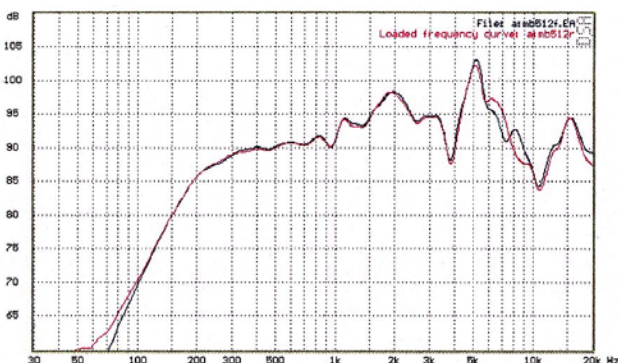

## Specification

Power Handling	12 watts
Rated Input	100 volt
Transformer Tappings	12, 6, 3, 1.5 watts
SPL (1w/1m)	91dB
Max SPL (rated/1m)	102dB
Frequency Response	150Hz – 20kHz
Dimensions (diameter x length)	146mm x 186mm
IP rating	IP55
Material	Aluminium
Weight (inc. packaging)	3.2kg
Colour	white RAL 9003 or silver

## Polar Plot