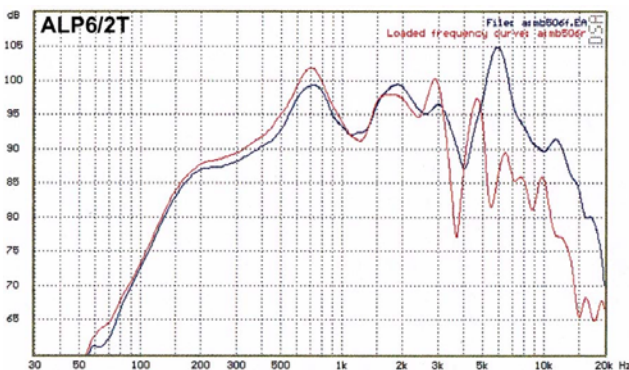

Premier Acoustic Product Datasheet

Model: ALP6/2T

Description

Compact, bi-directional 6 watt sound projector constructed from extruded aluminium.

IP55 rated – suitable for use outdoors.

Supplied with mounting bracket and finished in white or anodized silver.

Specification

Power Handling	6 watts
Rated Input	100 volt
Transformer Tappings	6, 3, 1.5, 0.75 watts
SPL (1w/1m)	94dB
Max SPL (rated/1m)	101dB
Frequency Response	150Hz – 14kHz
Dimensions (diameter x length)	146mm x 113mm
IP rating	IP55
Material	Aluminium
Weight (inc. packaging)	1.9kg
Colour	white RAL 9003 or anodised silver

Frequency Response

Polar Plot