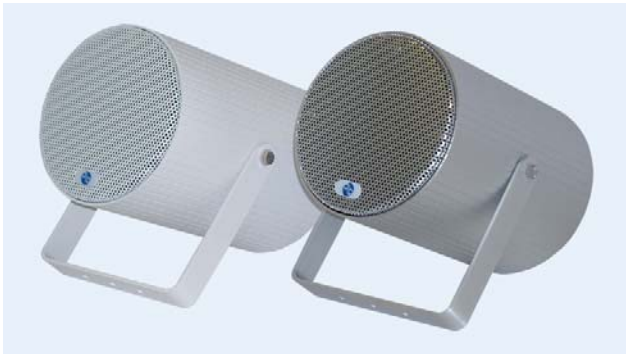

# Premier Acoustic Product Datasheet

**Model: ALP20/T**

## Description

20 watt, sound projector constructed from extruded aluminium.

IP36 rated – suitable for use outdoors.

Supplied with U shaped mounting bracket and finished in white or anodized silver.

## Specification

Power Handling	20 watts
Rated Input	100 volt
Transformer Tappings	20, 10, 5, 2.5 watts
SPL (1w/1m)	91dB
Max SPL (rated/1m)	104dB
Frequency Response	150Hz – 20kHz
Dimensions (diameter x length)	146mm x 200mm
IP Rating	IP36
Material	aluminium
Weight (inc. packaging)	2.5kg
Colour	white or silver