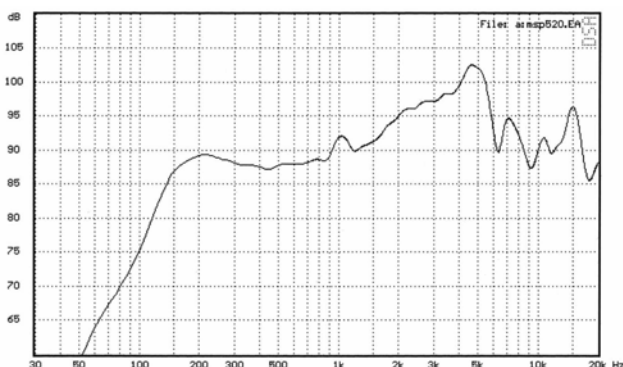

Frequency Response