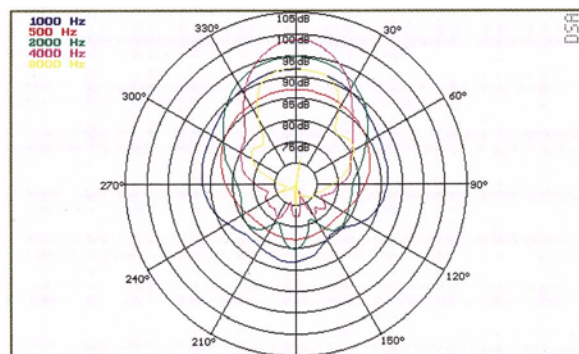

Polar Plot

Premier Acoustic Ltd, Unit 9, Sedgley Trading Estate, Sedgley Park,
Prestwich, Manchester M25 9WS

Tel: 0161 798 6336 Fax: 0161 798 6226