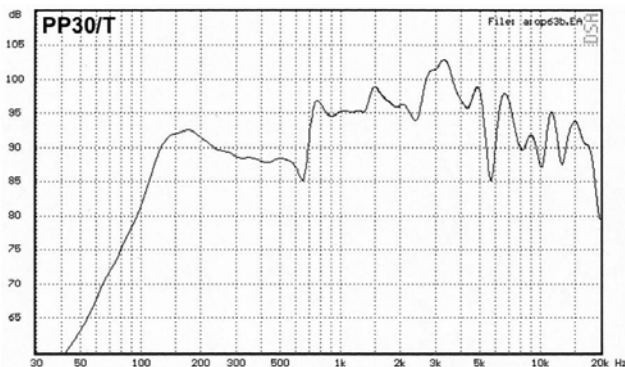

Premier Acoustic Product Datasheet

Model: PP30/T

Description

High power, ABS sound projector with wide dynamic response.

UL94VO self extinguishing cabinet.

IPx5 rated – suitable for use outdoors.

Supplied with 'U' shaped mounting bracket.

Can also be converted to BS5839 part8 - PP30/TVA.

Specification

Power Handling	30 watts
Rated Input	100 volt and 8Ω
Transformer Tappings	30, 20, 15, 10, 5 watts and 8Ω
SPL (1w/1m)	92dB
Max SPL (rated/1m)	107dB
Frequency Response	120Hz – 18kHz
Dimensions (diameter x length)	180mm x 270mm
IP Rating	IPx5
Material	ABS plastic with UV resistance
Weight (inc. packaging)	3.5kg
Colour	Ivory RAL 1013

Frequency Response

Polar Plot