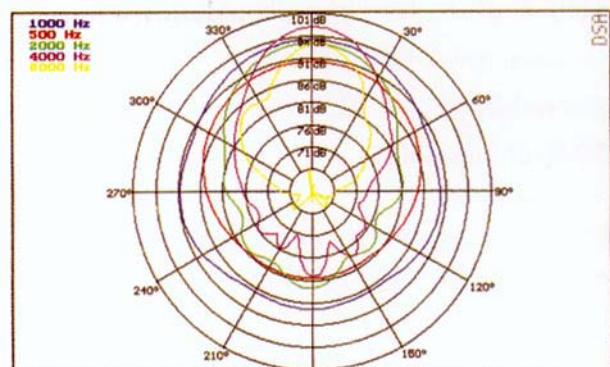

Premier Acoustic Product Datasheet

Model: PP20/T

Description

20 watt, sound projector constructed from UV protected high impact ABS.

Ideal for both speech and music applications

IP56 rated – suitable for use outdoors.

Supplied with U shaped epoxy coated mounting bracket and finished in white

Specification

Power Handling	20 watts
Rated Input	100 volt
Transformer Tappings	20, 10, 5, 2.5 watts
SPL (1w/1m)	91dB
Max SPL (rated/1m)	104dB
Frequency Response	120Hz – 20kHz
Dimensions (diameter x length)	150mm x 200mm
IP Rating	IP56
Material	High impact ABS with UV resistance
Weight (inc. packaging)	2.1kg
Colour	White RAL 9016

Frequency Response

Polar Plot

Premier Acoustic Ltd, Unit 9, Sedgley Trading Estate, Sedgley Park,
Prestwich, Manchester M25 9WS

Tel: 0161 798 6336 Fax: 0161 798 6226

PP20T Page 1 of 1