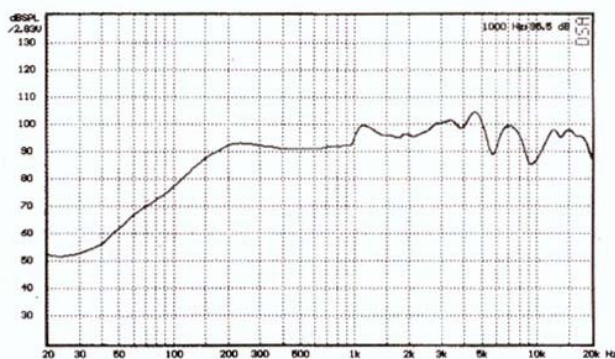

Premier Acoustic Product Datasheet

Model: PP20/T

Description

20 watt, sound projector constructed from UV protected high impact ABS.

Ideal for both speech and music applications

IP56 rated – suitable for use outdoors.

Supplied with U shaped epoxy coated mounting bracket and finished in white

Specification

Power Handling	20 watts
Rated Input	100 volt
Transformer Tappings	20, 10, 5, 2.5 watts
SPL (1w/1m)	91dB
Max SPL (rated/1m)	104dB
Frequency Response	120Hz – 20kHz
Dimensions (diameter x length)	150mm x 200mm
IP Rating	IP56
Material	High impact ABS with UV resistance
Weight (inc. packaging)	2.1kg
Colour	White RAL 9016

Frequency Response

Polar Plot

Premier Acoustic Ltd, Unit 9, Sedgley Trading Estate, Sedgley Park,
Prestwich, Manchester M25 9WS

Tel: 0161 798 6336 Fax: 0161 798 6226

PP20T Page 1 of 1