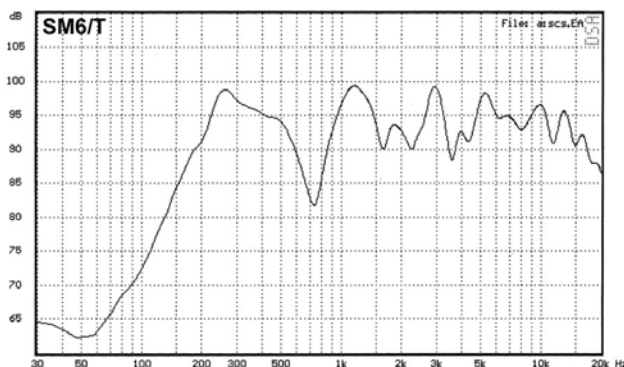

Premier Acoustic Product Datasheet

Model: SM6/T

Description

6.5" twin cone, surface mount ceiling speaker with spun aluminium design

Generic grill design matches flush mount speakers in the same range.

Designed for use where no ceiling voids are present such as bulkheads, stairwells etc.

Innovative fitting system for fast and simple installation.

Specification

| | |
|-------------------------------|----------------------------------|
| Power Handling | 6 watts |
| Rated Input | 100 volt |
| Transformer Tappings | 6, 3, 1.5, 0.75 watts |
| SPL (1w/1m) | 94dB |
| Max SPL (rated/1m) | 101dB |
| Frequency Response | 150Hz – 20kHz |
| Dimensions (diameter x depth) | 266mm x 90mm |
| Material | Aluminium housing & steel grille |
| Weight (inc. packaging) | 1.3kg |
| Dispersion 1kHz/4kHz | 120° / 80° |
| Colour | White RAL 9003 |

Frequency Response

Polar Plot