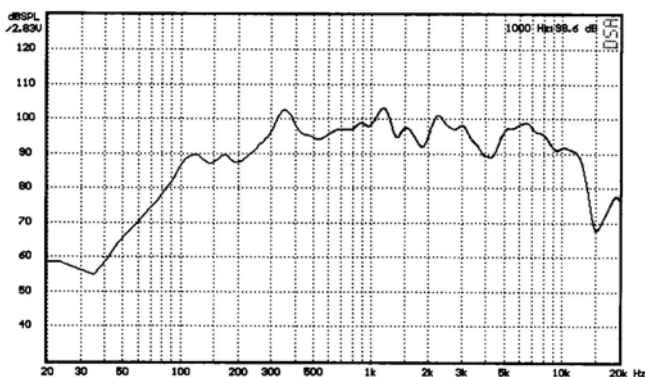

Frequency Response