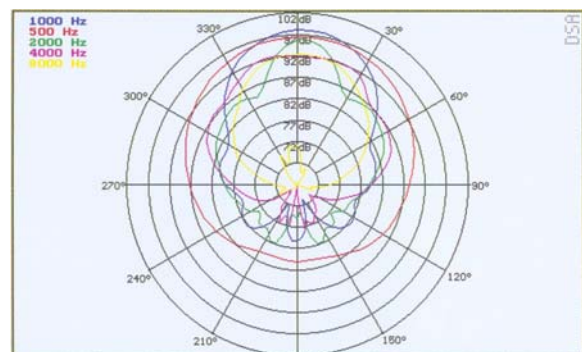

Polar Plot

Premier Acoustic Ltd, Unit 9, Sedgley Trading Estate, Sedgley Park,
Prestwich, Manchester M25 9WS

Tel: 0161 798 6336 Fax: 0161 798 6226

MUH 30/T Page 1 of 1