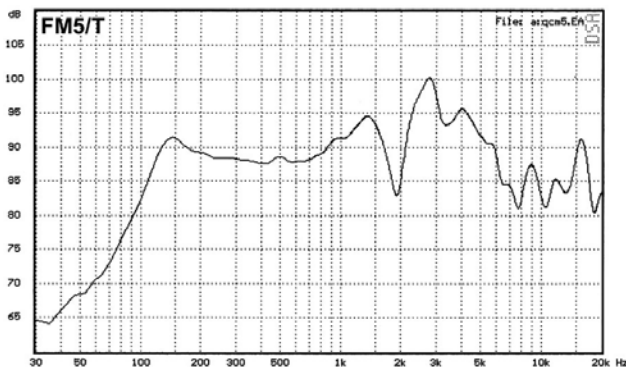

Frequency Response