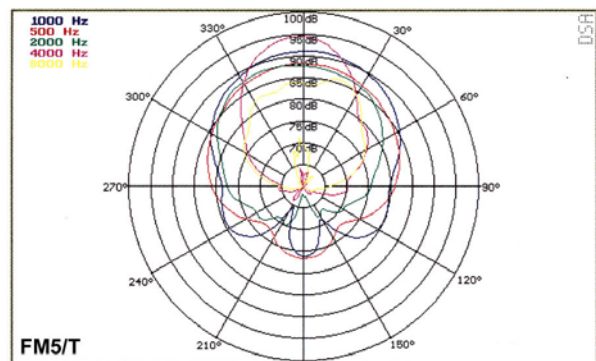

Polar Plot

Premier Acoustic Ltd, Unit 9, Sedgley Trading Estate, Sedgley Park,
Prestwich, Manchester M25 9WS

Tel: 0161 798 6336 Fax: 0161 798 6226

FM5T.doc Page 1 of 1