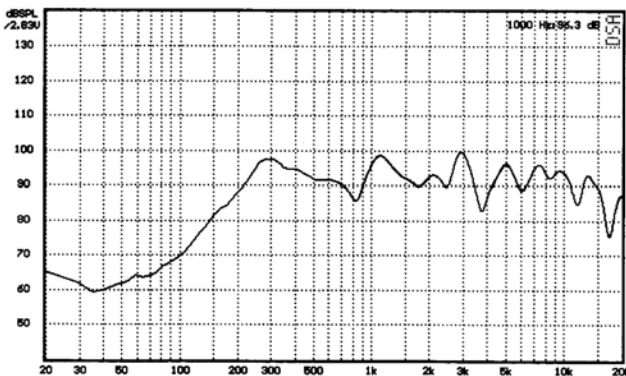

Premier Acoustic Product Datasheet

Model: WS6/TVC

Description

Wall mounted cabinet speaker with built in rotary volume control.

6.5” twin cone driver unit for high quality speech and music reproduction

Easy mount fixing system.

Constructed from ABS plastic with an aluminium backplate and finished in white.

Specification

Power Handling	6 watts
Rated Input	100 volt
Transformer Tappings	6, 3, 1.5, 0.75 watts
SPL (1w/1m)	95dB
Max SPL (rated/1m)	102dB
Frequency Response	160Hz – 20kHz
Dispersion 1KHz/4KHz	120°/80°
Dimensions (height x width x depth)	210mm x 210mm x 85mm
Material	ABS & aluminium back plate
Weight kg	1.3
Colour	White RAL 9016

Frequency Response

Polar Plot