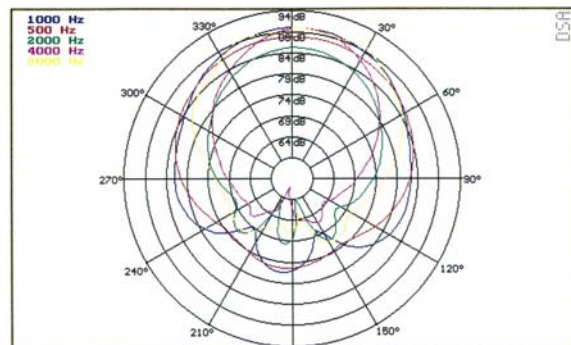

Polar Plot

**Premier Acoustic Ltd, Unit 9, Sedgley Trading Estate, Sedgley Park,
Prestwich, Manchester M25 9WS**

Tel: 0161 798 6336 Fax: 0161 798 6226

XL50TWP.doc Page 1 of 1