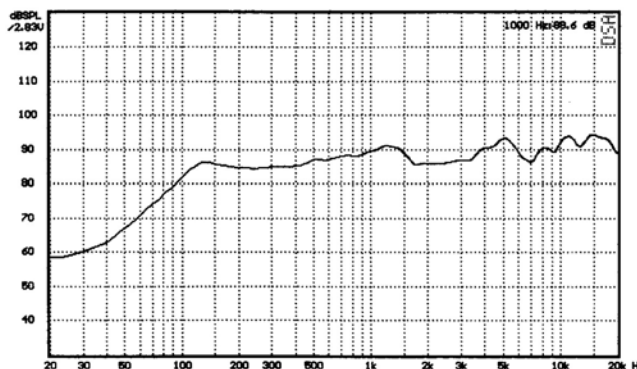

Frequency Response