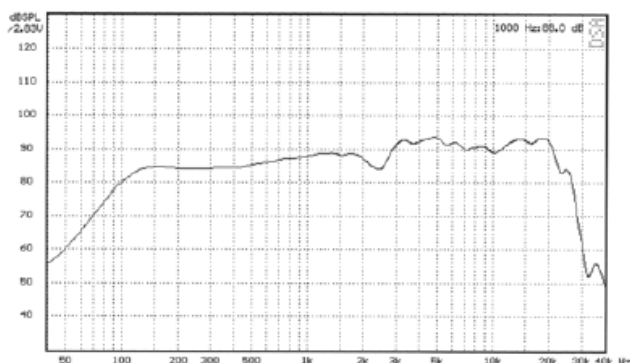

Premier Acoustic Product Datasheet

Model: ProCab15/T

Description

Highly versatile ABS foreground or background music loudspeaker with trapezoidal cabinet

100v line design with simple tapping selector

2 way bass reflex design with 3.5" polypropylene bass/mid cone and 8oz magnet plus mylar laminate dome tweeter

Made from acoustically matched high impact ABS with bracket included

Specification

Power Handling	15 watts
Rated Input	100 volt
Transformer Tappings	15, 7.5, 3.75, 1.9 watts
SPL (1w/1m)	88dB
Max SPL (rated/1m)	100dB
Frequency Response	85Hz – 25kHz
Dimensions (height x width x depth)	206mm x 140mm x 130mm
Material	High impact ABS plastic
Weight kg	1.81
Dispersion 1KHz/4KHz	200°/130°
Colour	Black RAL 9005 or white RAL9016

Frequency Response

Polar Plot