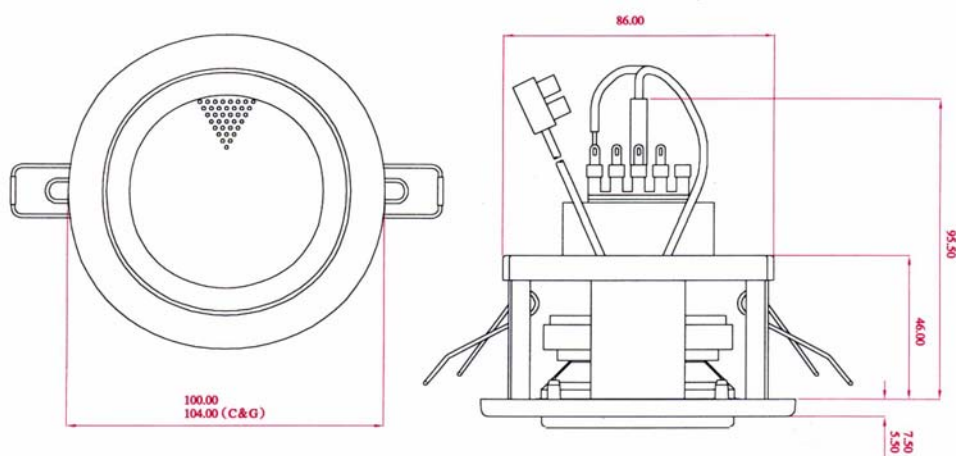

Dimensions

**Premier Acoustic Ltd, Unit 9, Sedgley Trading Estate, Sedgley Park,
Prestwich, Manchester M25 9WS
Tel: 0161 798 6336 Fax: 0161 798 6226
SPL6T.doc Page 1 of 1**