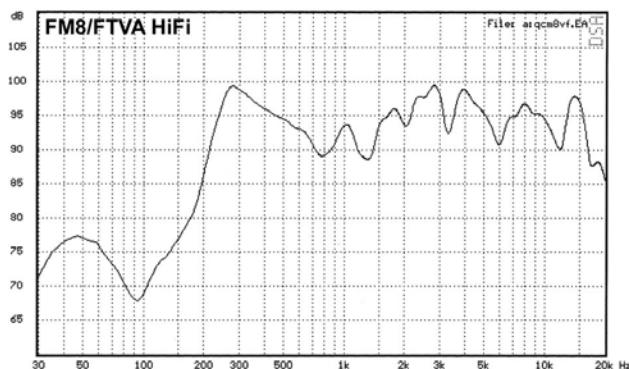

Frequency Response