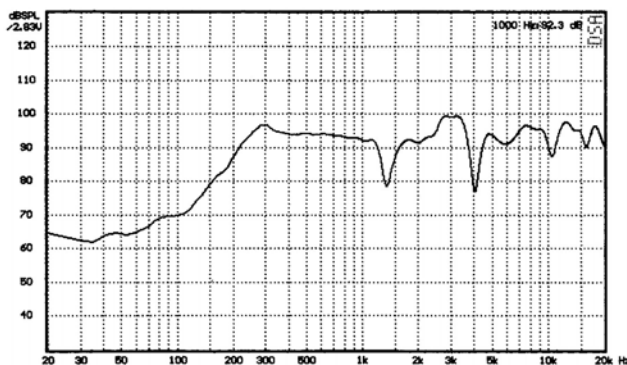

Frequency Response